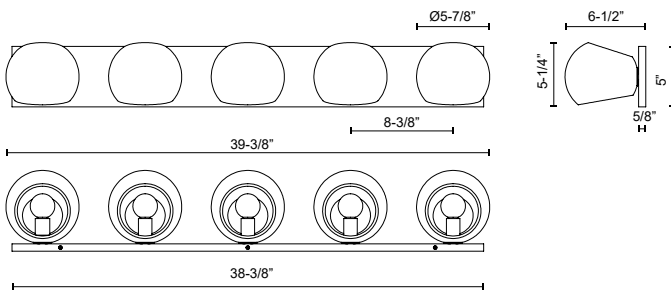

alora mood

P. 1.855.855.8926

CANADA: 19054 28TH Avenue Surrey - BC V3Z 6M3

USA: 3035 E. Lone Mountain Rd - Las Vegas, NV, 89081

WILLOW VL648540

FIXTURE DIMENSIONS	W39-3/8" x H5-1/4" x E6-1/2"
HEIGHT FROM CENTER	2-3/4"
EXTENSION	6-1/2"
LAMP TYPE	E12
MAX WATTAGE	60W
BULB QTY	5
BULBS INCLUDED	No
VOLTAGE	120V
MATERIAL	Steel
INSTALL OPTIONS	Horizontal/Vertical; Wall;
LOCATION	Damp
CANOPY DIMENSIONS	W38-3/8" x H5" x E5/8"
PAINT FINISH	MB01

[D - Diameter, L - Length, W - Width, H - Height, E - Extension]

AVAILABLE FINISHES:

VL648540MB
Matte Black

*For complete warranty terms, please visit: www.aloralighting.com/warranty

WWW.ALORAMOOD.COM

© 2022 KUZCO LIGHTING. ALL RIGHTS RESERVED.